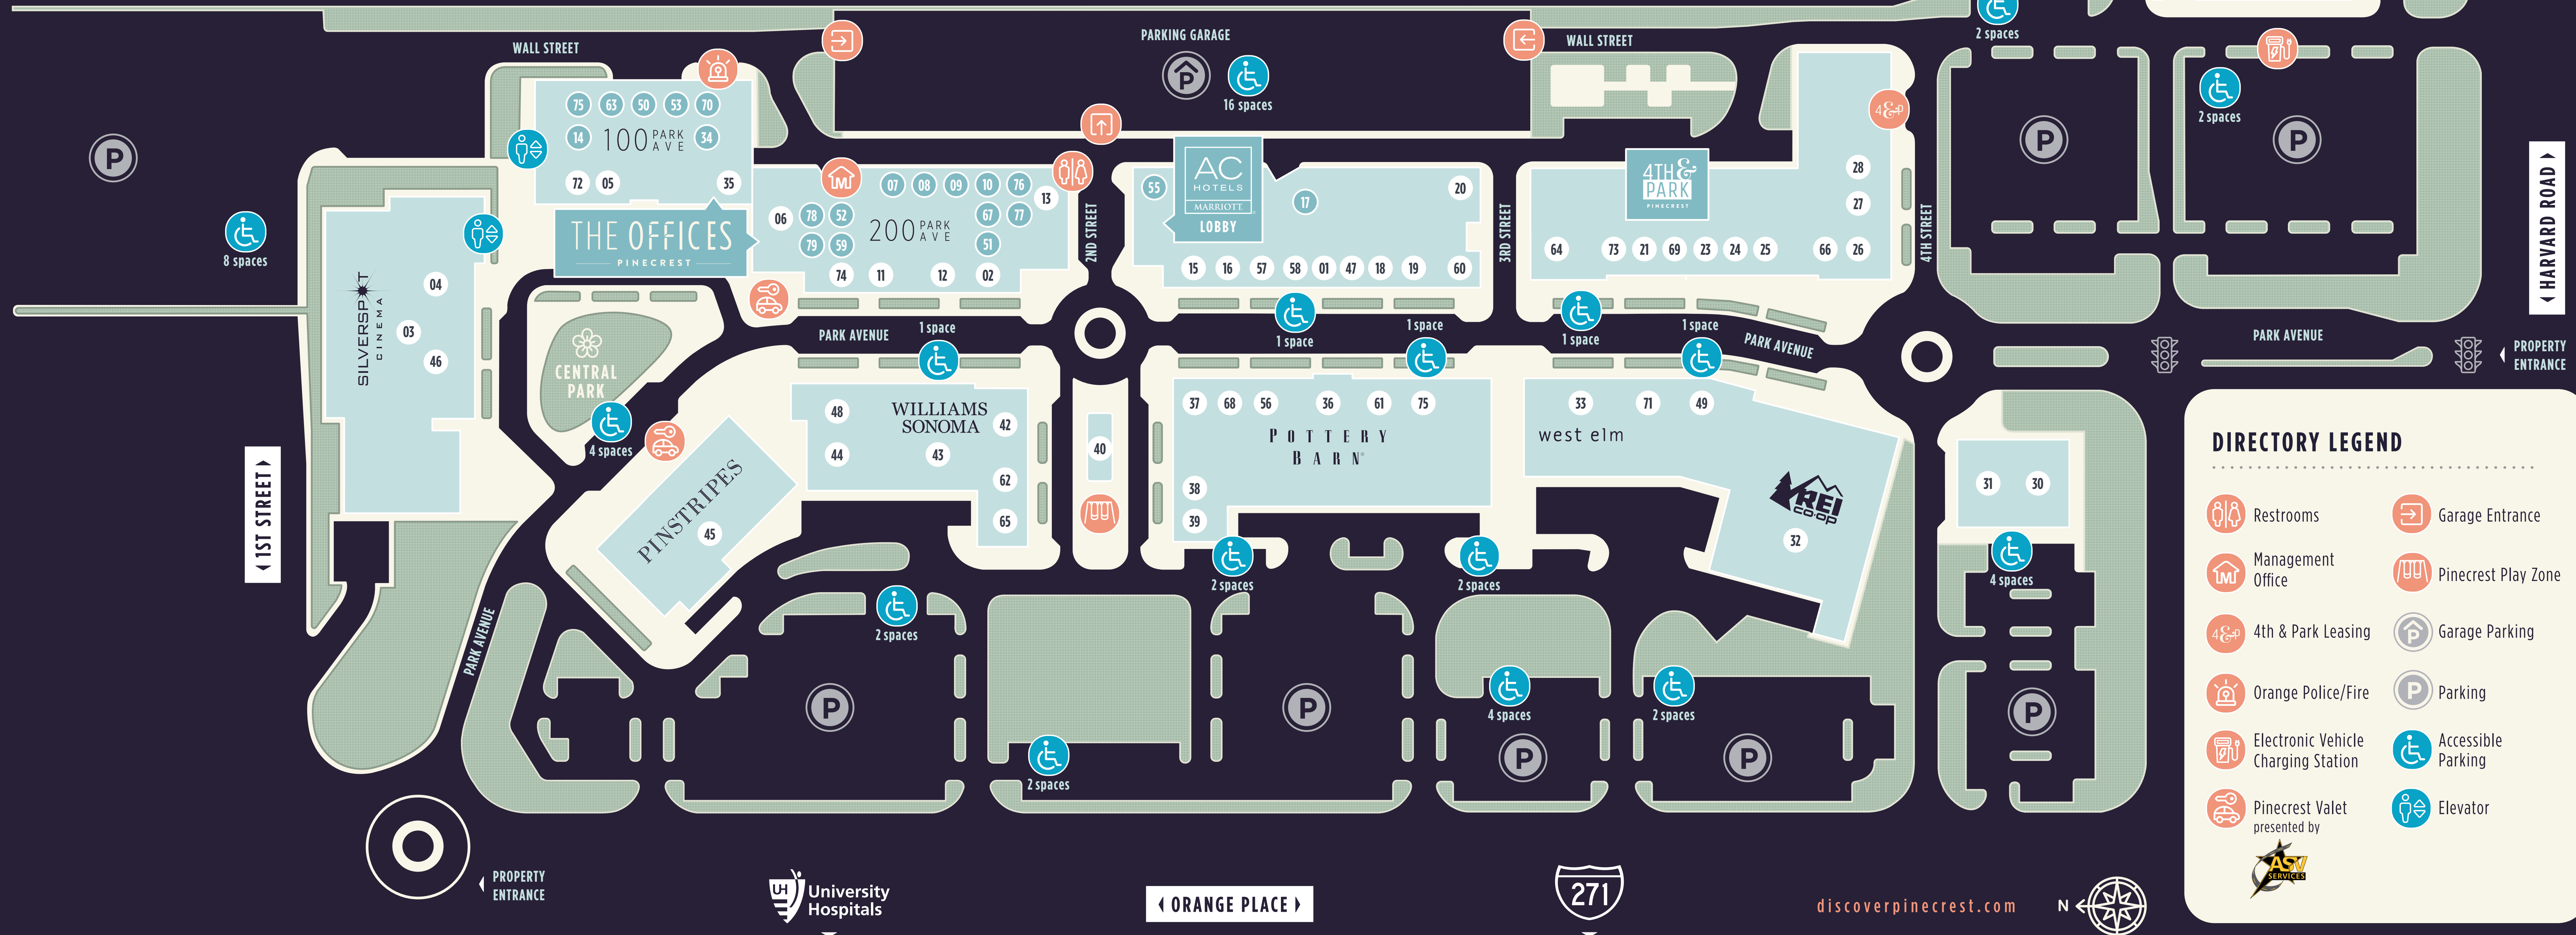

## ENTERTAINMENT & NOVELTY

- 42 Kitchen Social - COMING SOON
- 35 The Last Page
- 45 Pinstripes
- 06 Red, the Steakhouse
- 38 Restore Cold Pressed
- 72 Sand Pebbles - COMING SOON
- 64 Saucy Brew Works Taproom & Coffeehouse
- 37 Shake Shack
- 03 Silverspot Cinema
- 29 Whole Foods Market

## GROCERY

- 61 Peloton
- 29 Whole Foods Market
- 02 Casper Sleep Shop
- 11 Laura of Pembroke
- 36 Pottery Barn
- 49 Urban Outfitters
- 33 West Elm
- 43 Williams Sonoma

## HOTEL

- 17 AC Hotel by Marriott
- 62 Luxe Redux Bridal
- 32 REI
- 26 Verizon
- 40 Warby Parker

### DIRECTORY LEGEND

- Restrooms
- Management Office
- 4th & Park Leasing
- Orange Police/Fire
- Electronic Vehicle Charging Station
- Pinecrest Valet presented by
- Garage Entrance
- Pinecrest Play Zone
- Garage Parking
- Parking
- Accessible Parking
- Elevator