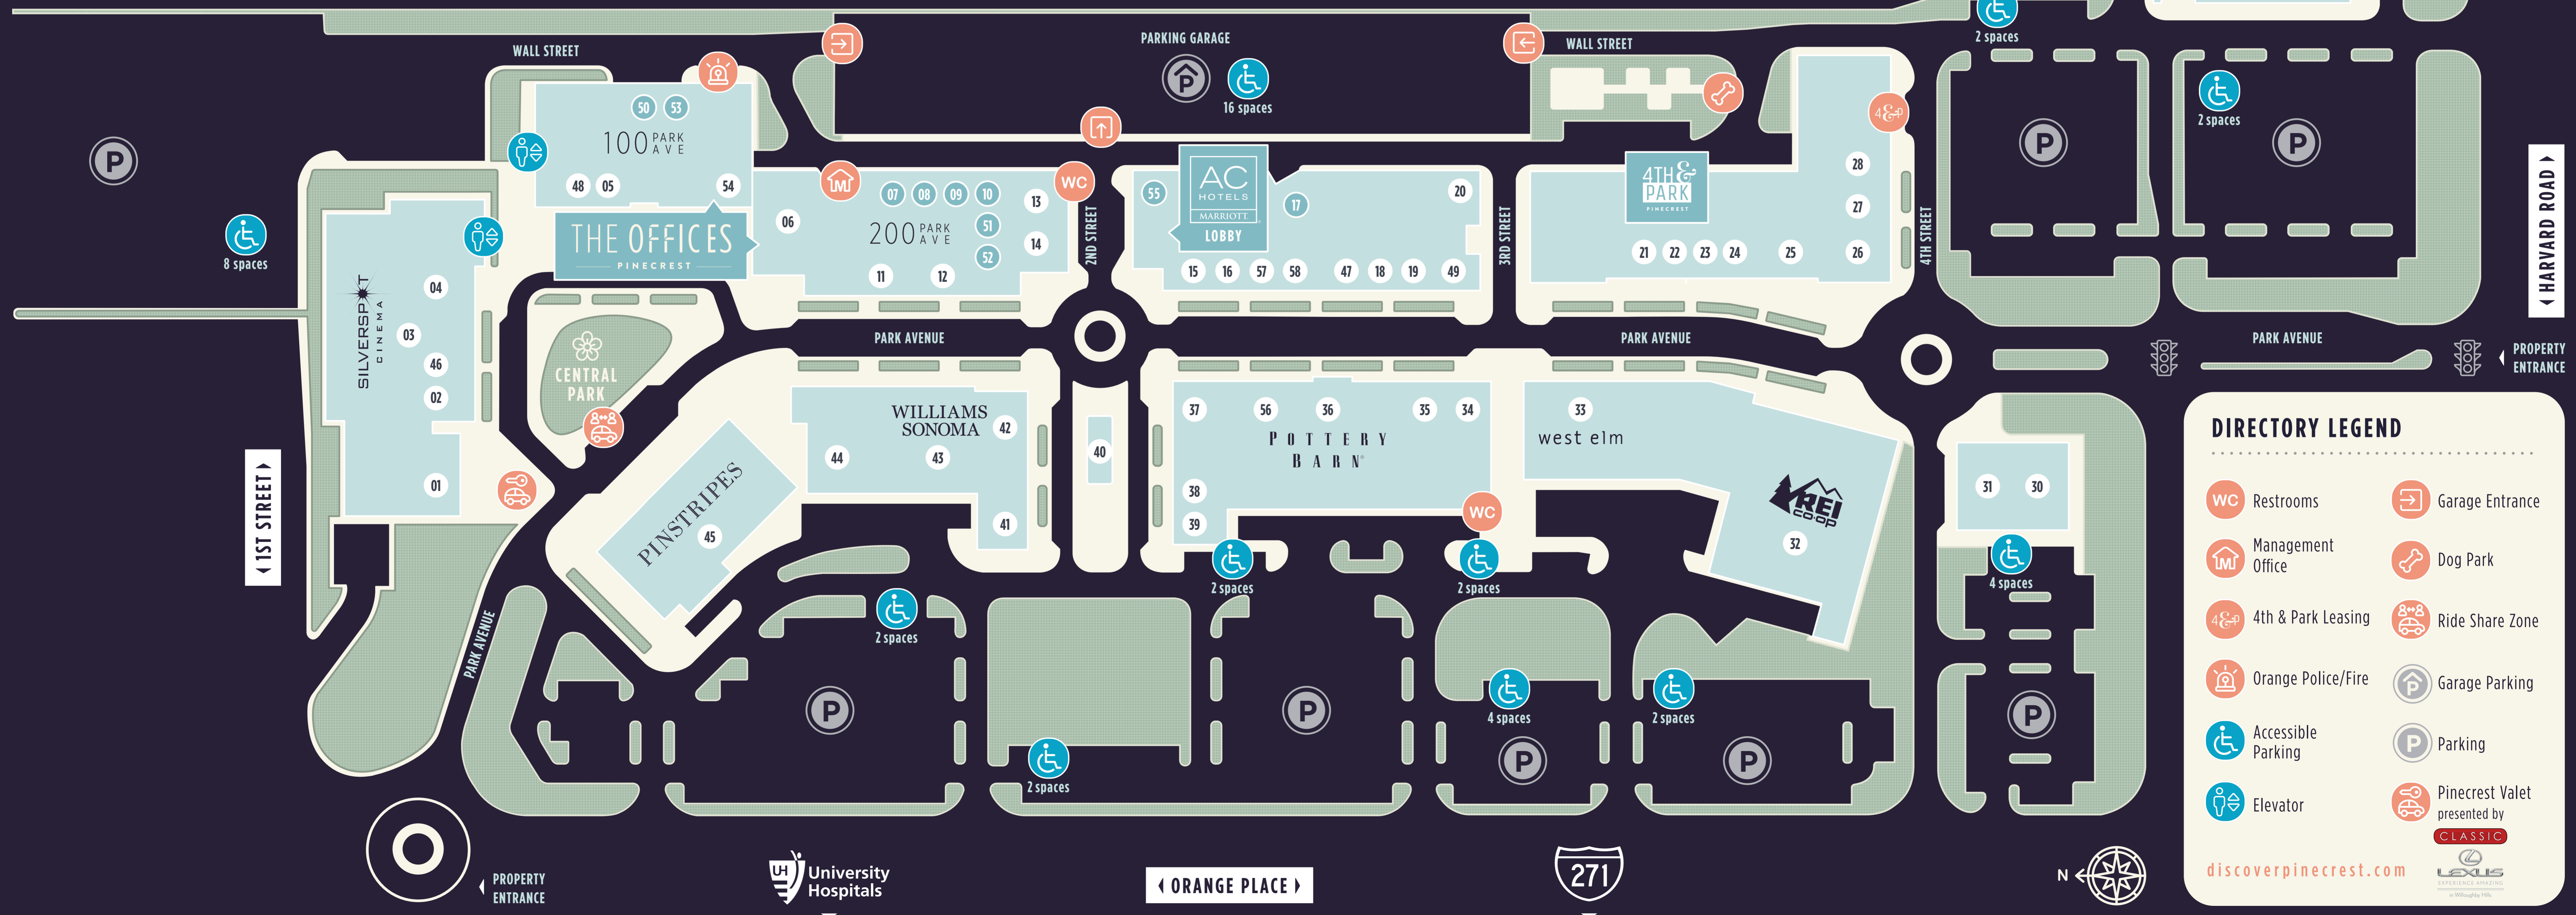

- 54 Goma - Open Summer 2019

- 04 Graeter's Ice Cream
- 48 Inca Bar and Café - Open Spring 2019
- 42 Next Door Eatery
- 34 Oak & Embers Tavern - Open June 2019
- 45 Pinstripes
- 06 Red, the Steakhouse - Open 2019
- 38 Restore Cold Pressed
- 37 Shake Shack
- 29 Whole Foods Market

### HOME

- 11 Laura of Pembroke
- 36 Pottery Barn
- 33 West Elm
- 43 Williams Sonoma

### HOTEL

- 17 AC Hotel by Marriott

### DIRECTORY LEGEND

|                    |                                      |
|--------------------|--------------------------------------|
| Restrooms          | Garage Entrance                      |
| Management Office  | Dog Park                             |
| 4th & Park Leasing | Ride Share Zone                      |
| Orange Police/Fire | Garage Parking                       |
| Accessible Parking | Parking                              |
| Elevator           | Pinecrest Valet presented by CLASSIC |